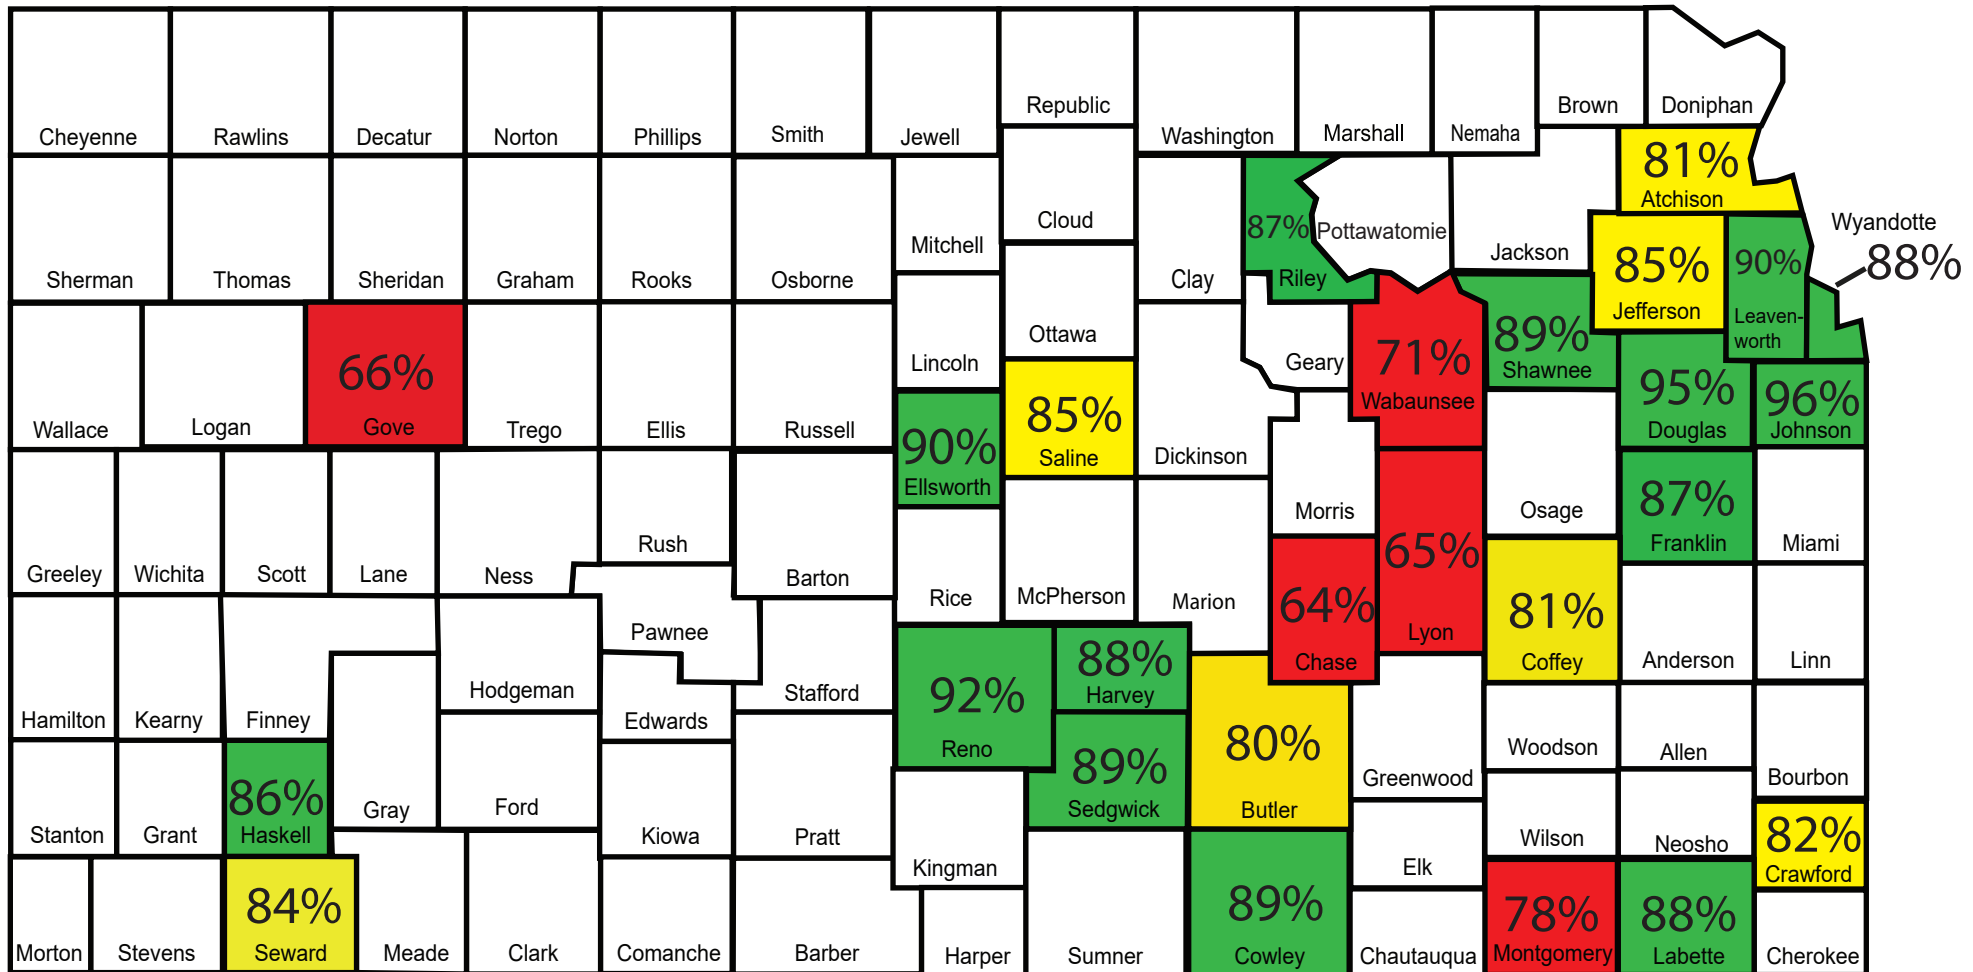

2020 Kansas Observed Adult Seatbelt Usage Rates

2020 Kansas Average **85%**

Above Average

Near Average

Below Average