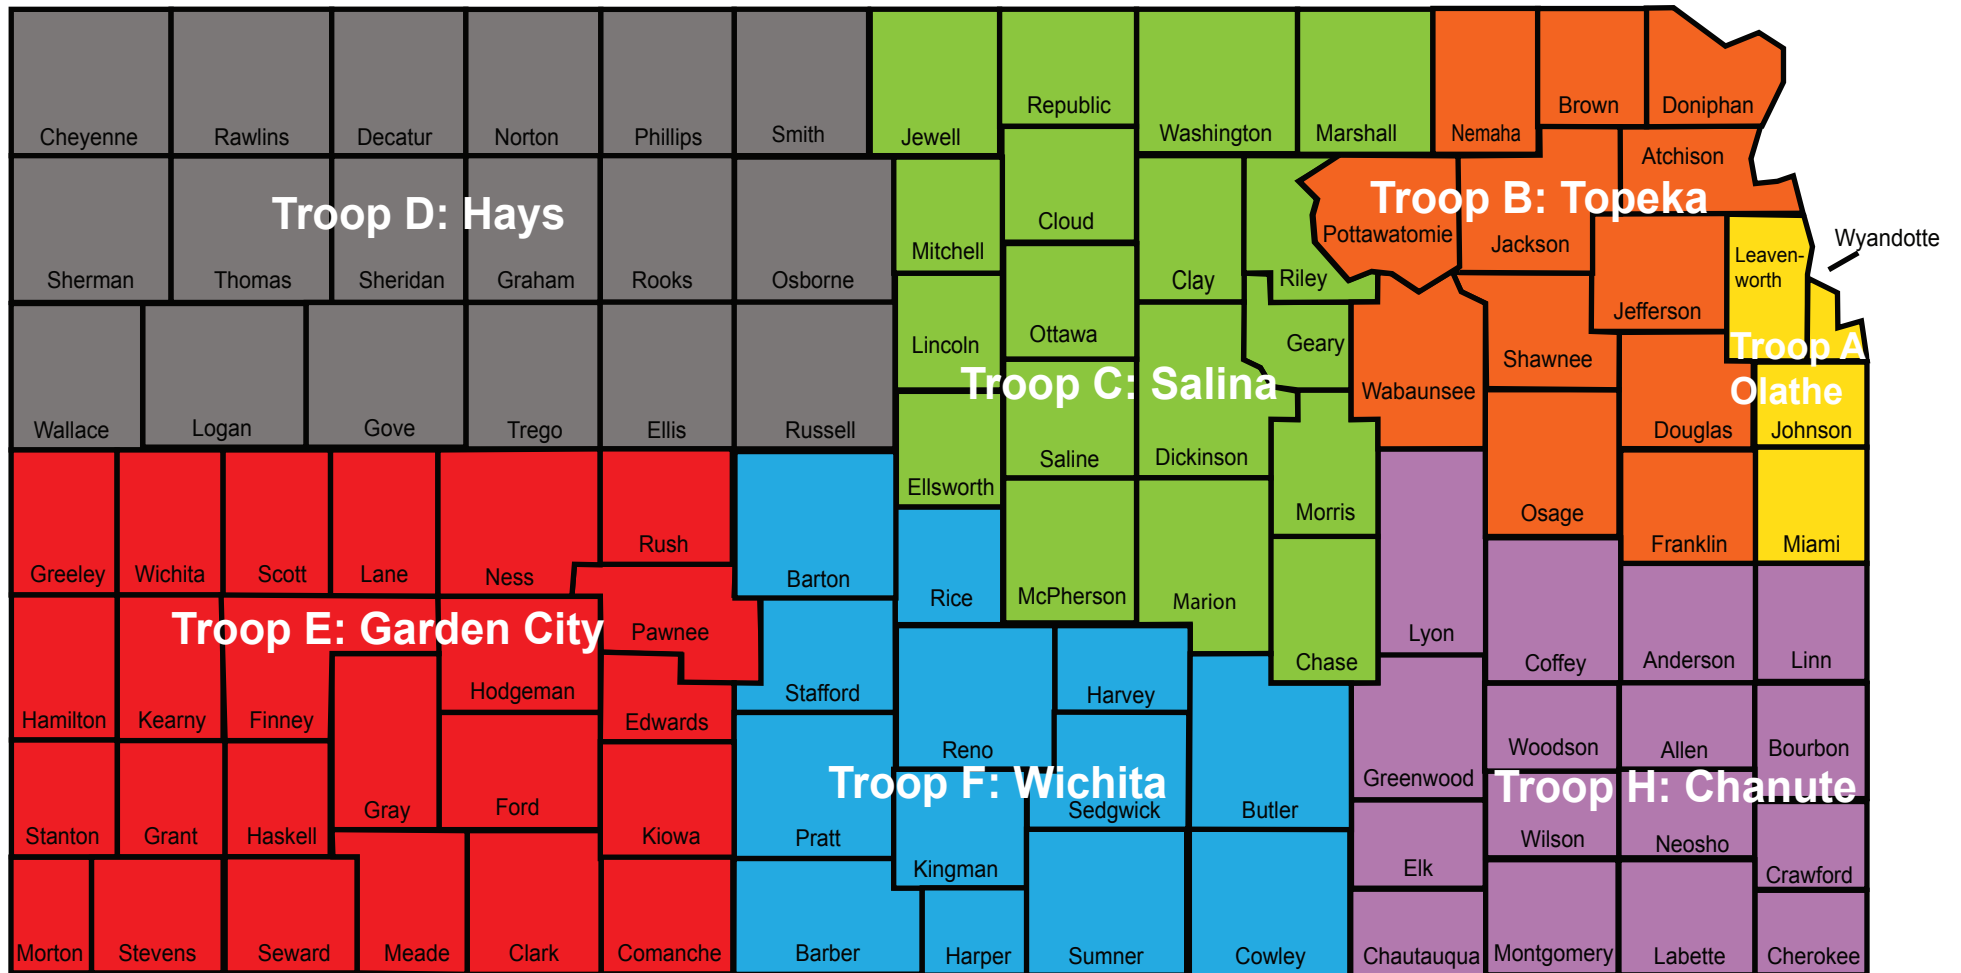

KHP PRO Contact Information and Areas

Troop A: Olathe
 Candice Breshears
candice.breshears@ks.gov
 913-782-8100
 @TroopCandiceKHP

Troop B: Topeka
 Don Hughes
donald.hughes@ks.gov
 785-296-3102
 @TrooperDonKHP

Troop C: Salina
 Ben Gardner
benjamin.gardner@ks.gov
 785-827-3065
 @TrooperBenKHP

Troop D: Hays
 Tod Hileman
tod.hileman@ks.gov
 785-625-3518
 @TrooperTodKHP

Troop E: Garden City
 Mike Racy
michael.racy@ks.gov
 620-276-3201
 @TrooperMikeKHP