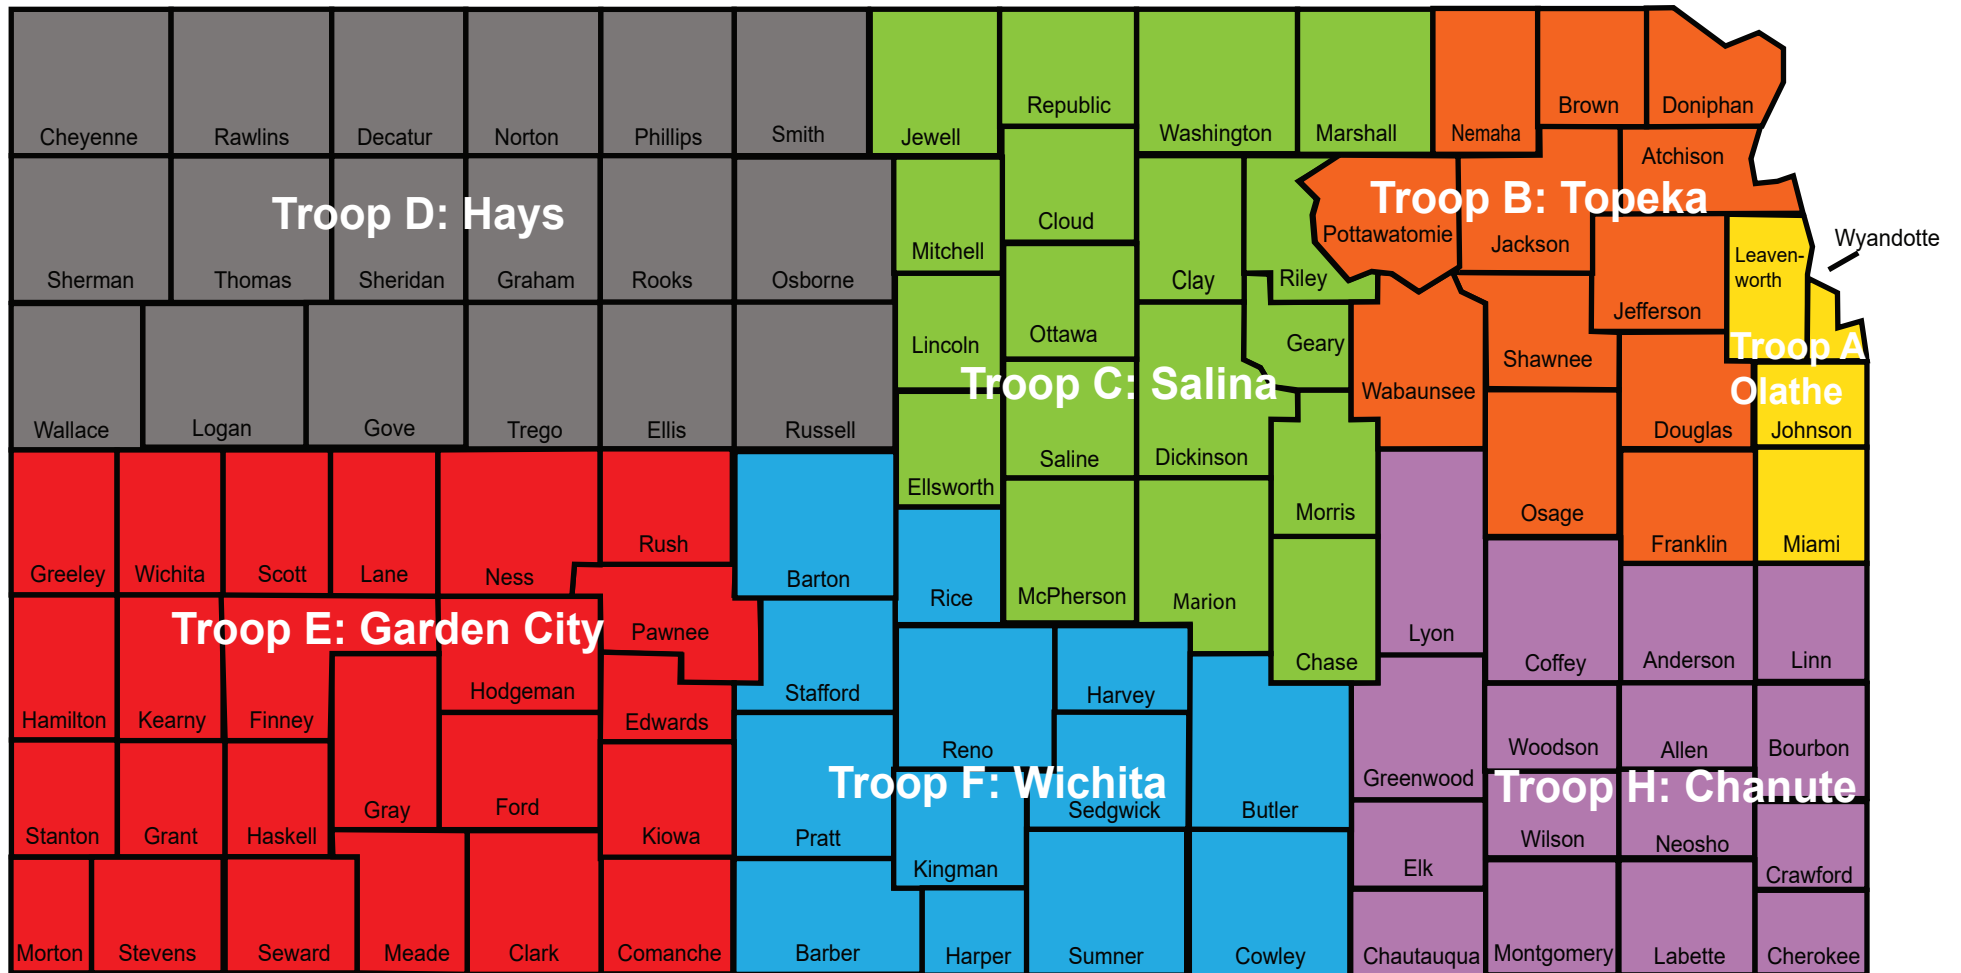

KHP PRO Contact Information and Areas

Troop A: Olathe
 Tiffany Bush
 tiffany.bush@ks.gov
 913-782-8100
 @KHPTrooperTiff

Troop B: Topeka
 Don Hughes
 donald.hughes@ks.gov
 785-296-3102
 @TrooperDonKHP

Troop C: Salina
 Ben Gardner
 benjamin.gardner@ks.gov
 785-827-3065
 @TrooperBenKHP