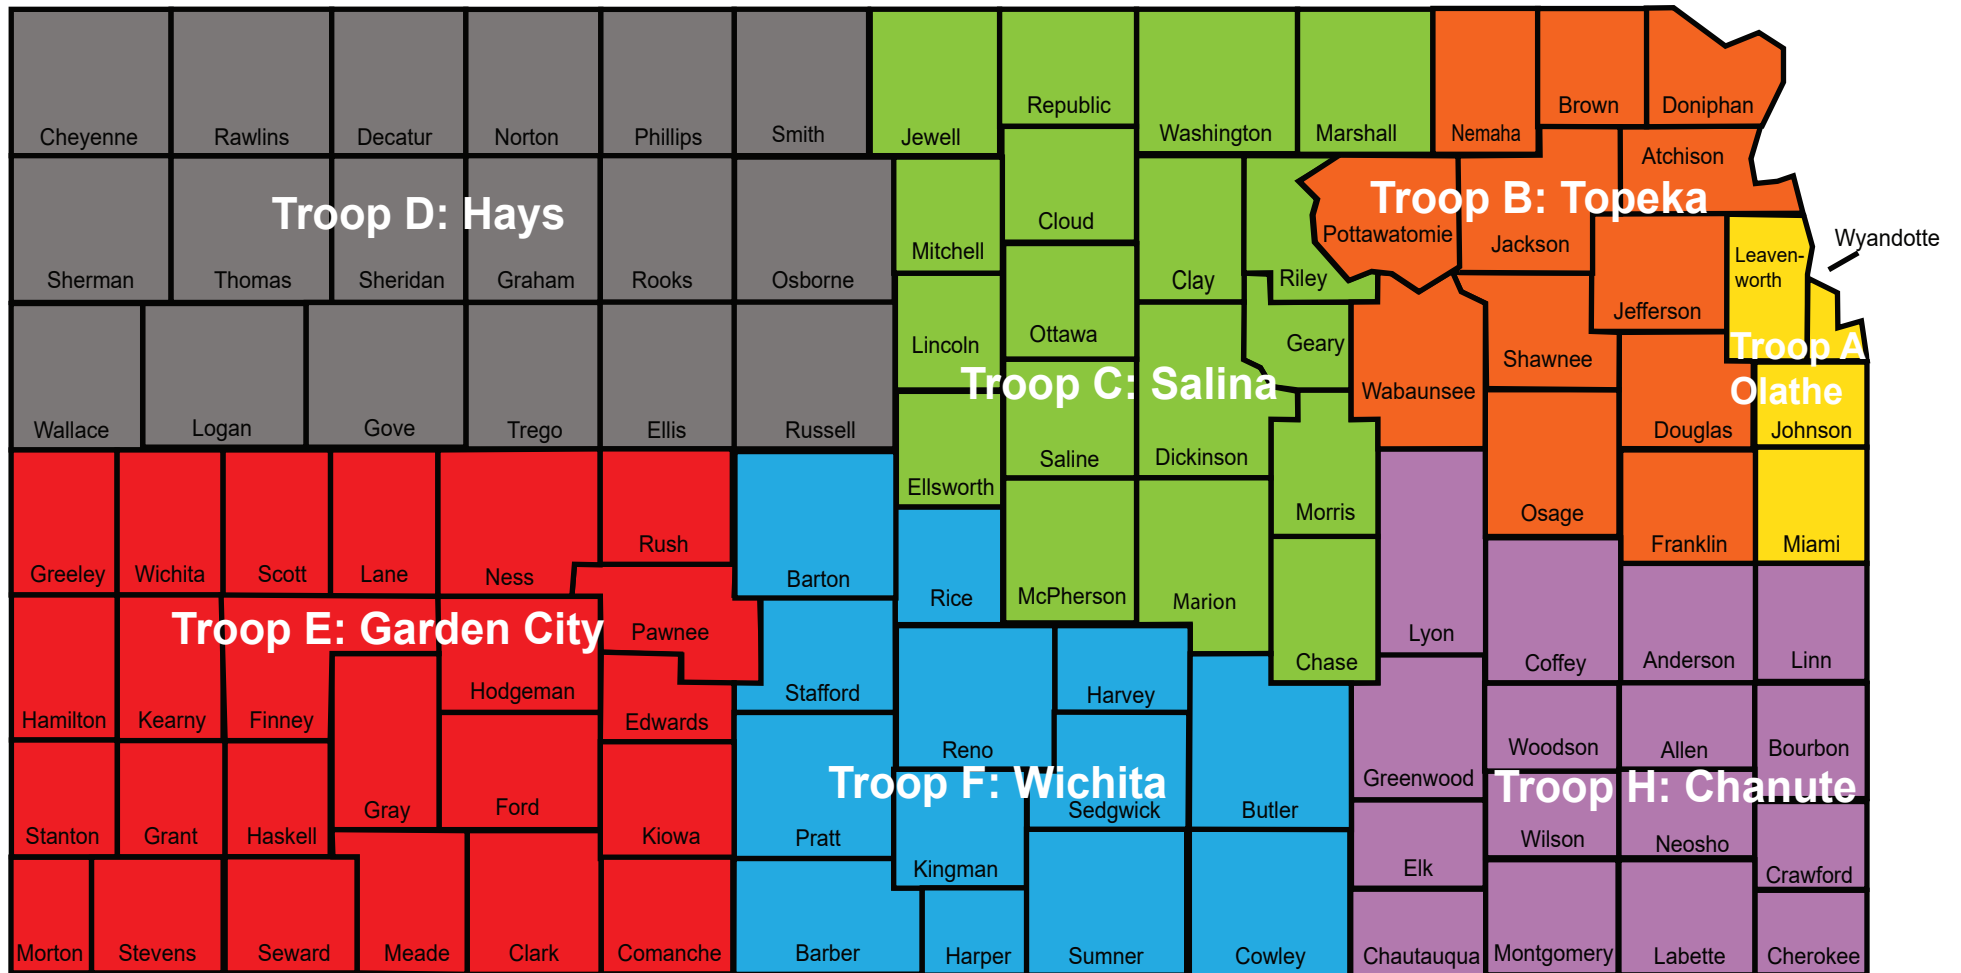

# KHP PRO Contact Information and Areas

Troop A: Olathe  
 Tiffany Bush  
 tiffany.bush@ks.gov  
 913-782-8100  
 @KHPRecruiting

Troop B: Topeka  
 Don Hughes  
 donald.hughes@ks.gov  
 785-296-3102  
 @TrooperDonKHP

Troop C: Salina  
 Ben Gardner  
 benjamin.gardner@ks.gov  
 785-827-3065  
 @TrooperBenKHP

Troop D: Hays  
 Tod Hileman  
 tod.hileman@ks.gov  
 785-625-3518  
 @TrooperTodKHP

Troop E: Garden City  
 Mike Racy  
 michael.racy@ks.gov  
 620-276-3201  
 @TrooperMikeKHP