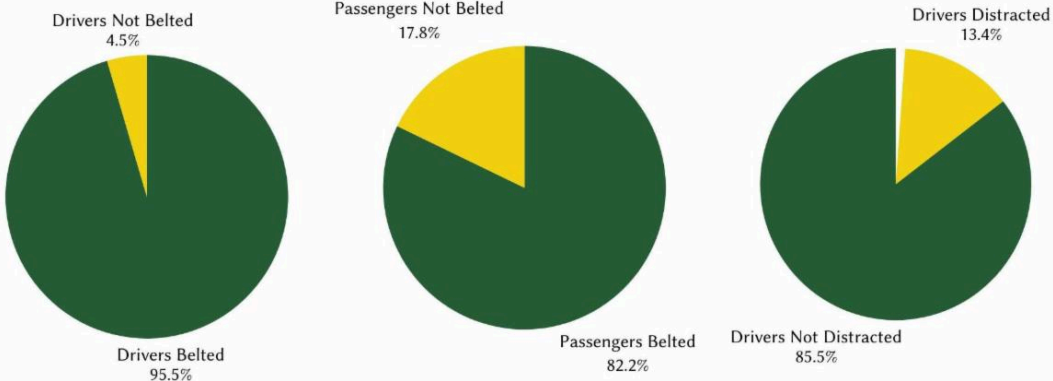

The Miss Kansas Organization and the Kansas Department of Transportation are teaming up to help keep Kansas roads safe.

Miss Kansas 2025, Emily Rugg, is available to visit SAFE schools to talk about real-life traffic safety topics that matter to teens. Each presentation is about 45 minutes and is interactive and engaging.

Presentation spots are limited and scheduled on a first-come, first-served basis, depending on Miss Kansas's availability.

[Request Miss Kansas Presentation](#)

REMINDER: Schedule your final seat belt surveys ASAP!

Final seat belt survey results are due by April 17, 2026

SAFE Seat Belt Survey Instructions

SAFE PICTURES

Flinthills High School SAFE students passed out Valentine suckers with the message "Buckle Up for Your Valentine". Students pledged to drive SAFE & always buckle up.

Miss Kansas Emily Rugg visited Remington High School to take about driving SAFE!

SAFE WINTER 2026 DATA

SAFE seatbelt survey results from Basehor High School.

Norton High School welcomed Miss Kansas Emily Rugg and her presentation on driving SAFE.