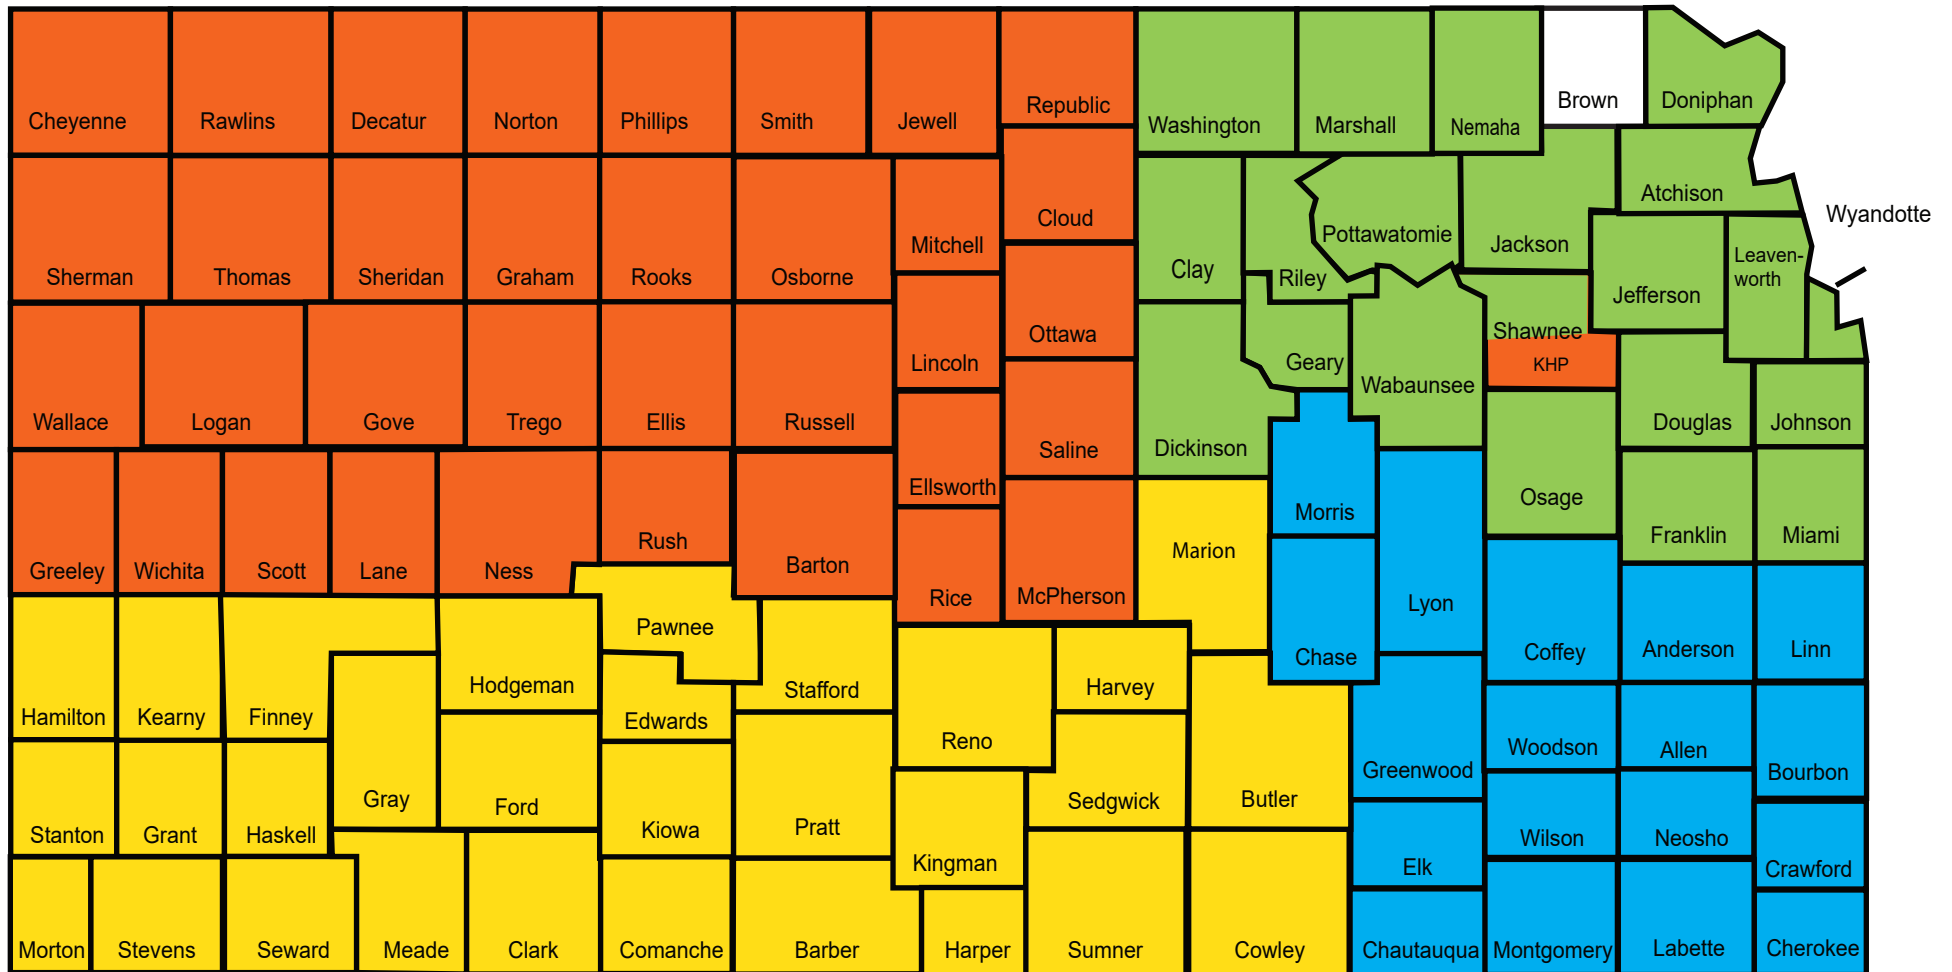

# KDOT Law Enforcement Liaison Regions

**Rob Istas**  
Southeast  
316/215-1951  
rob.istas@outlook.com

**Don Hughes**  
Northeast  
913/426-3096  
dhlelks@gmail.com

**Al Ackerman**  
Northwest  
785/259-5889  
alackerman491@gmail.com

**Troy Wells**  
Southwest  
316/259-8405  
wellsd0537@cox.net

**Bill Sullivan**  
First Responders  
913/208-5714  
bsullylel@gmail.com