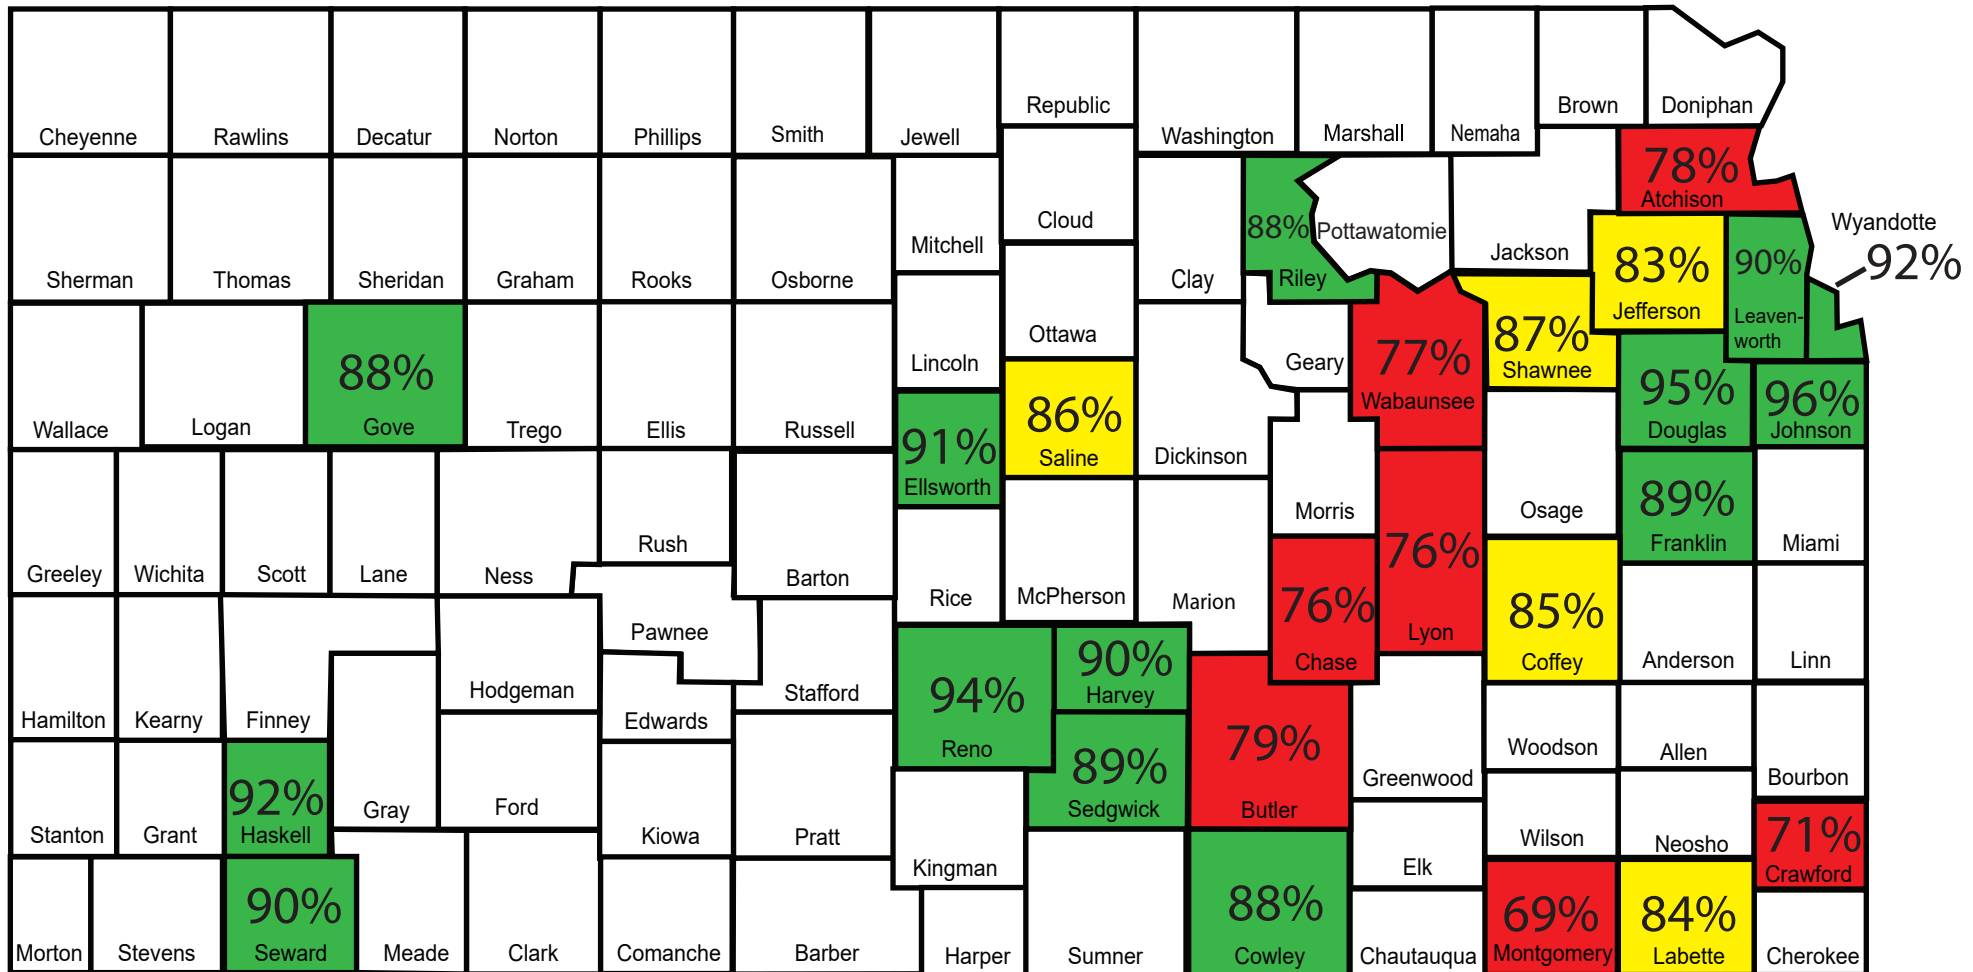

2018 Kansas Observed Adult Seatbelt Usage Rates

2018 Kansas Average **84%**

Above Average

Near Average

Below Average