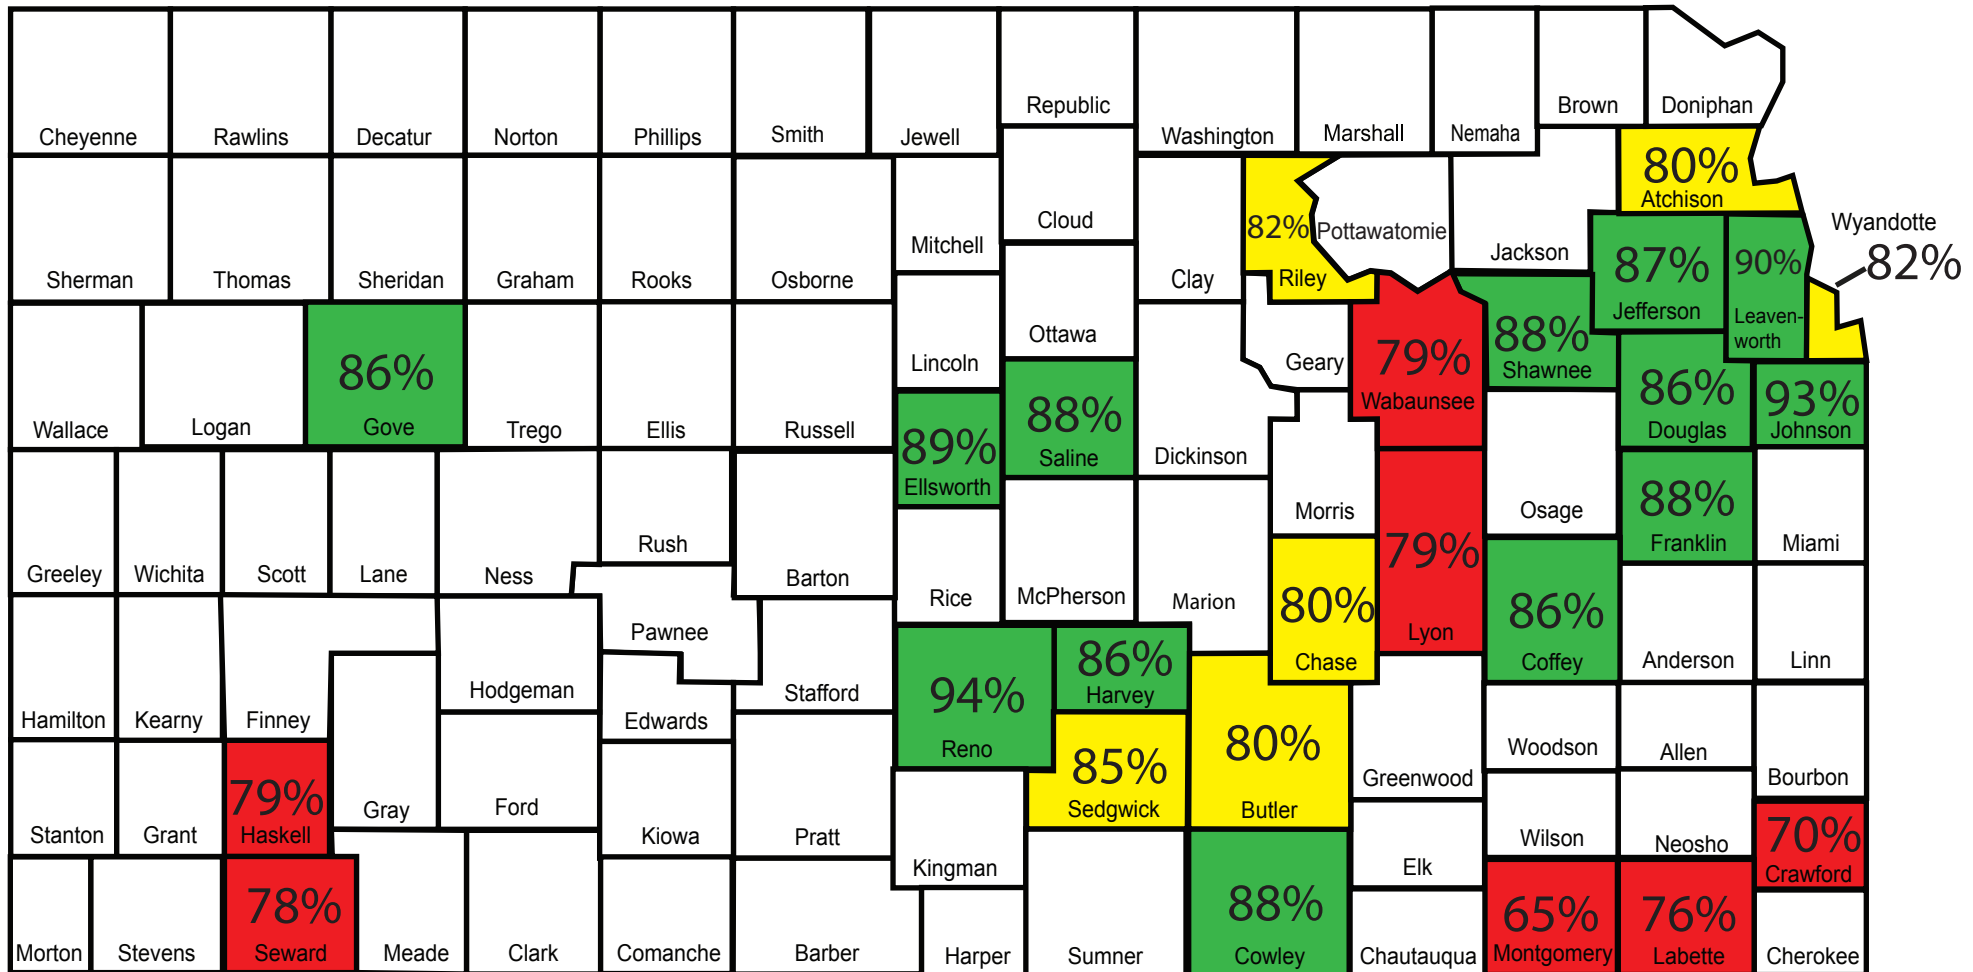

2017 Kansas Observed Adult Seatbelt Usage Rates

2017 Kansas Average 82%

Above Average

Near Average

Below Average