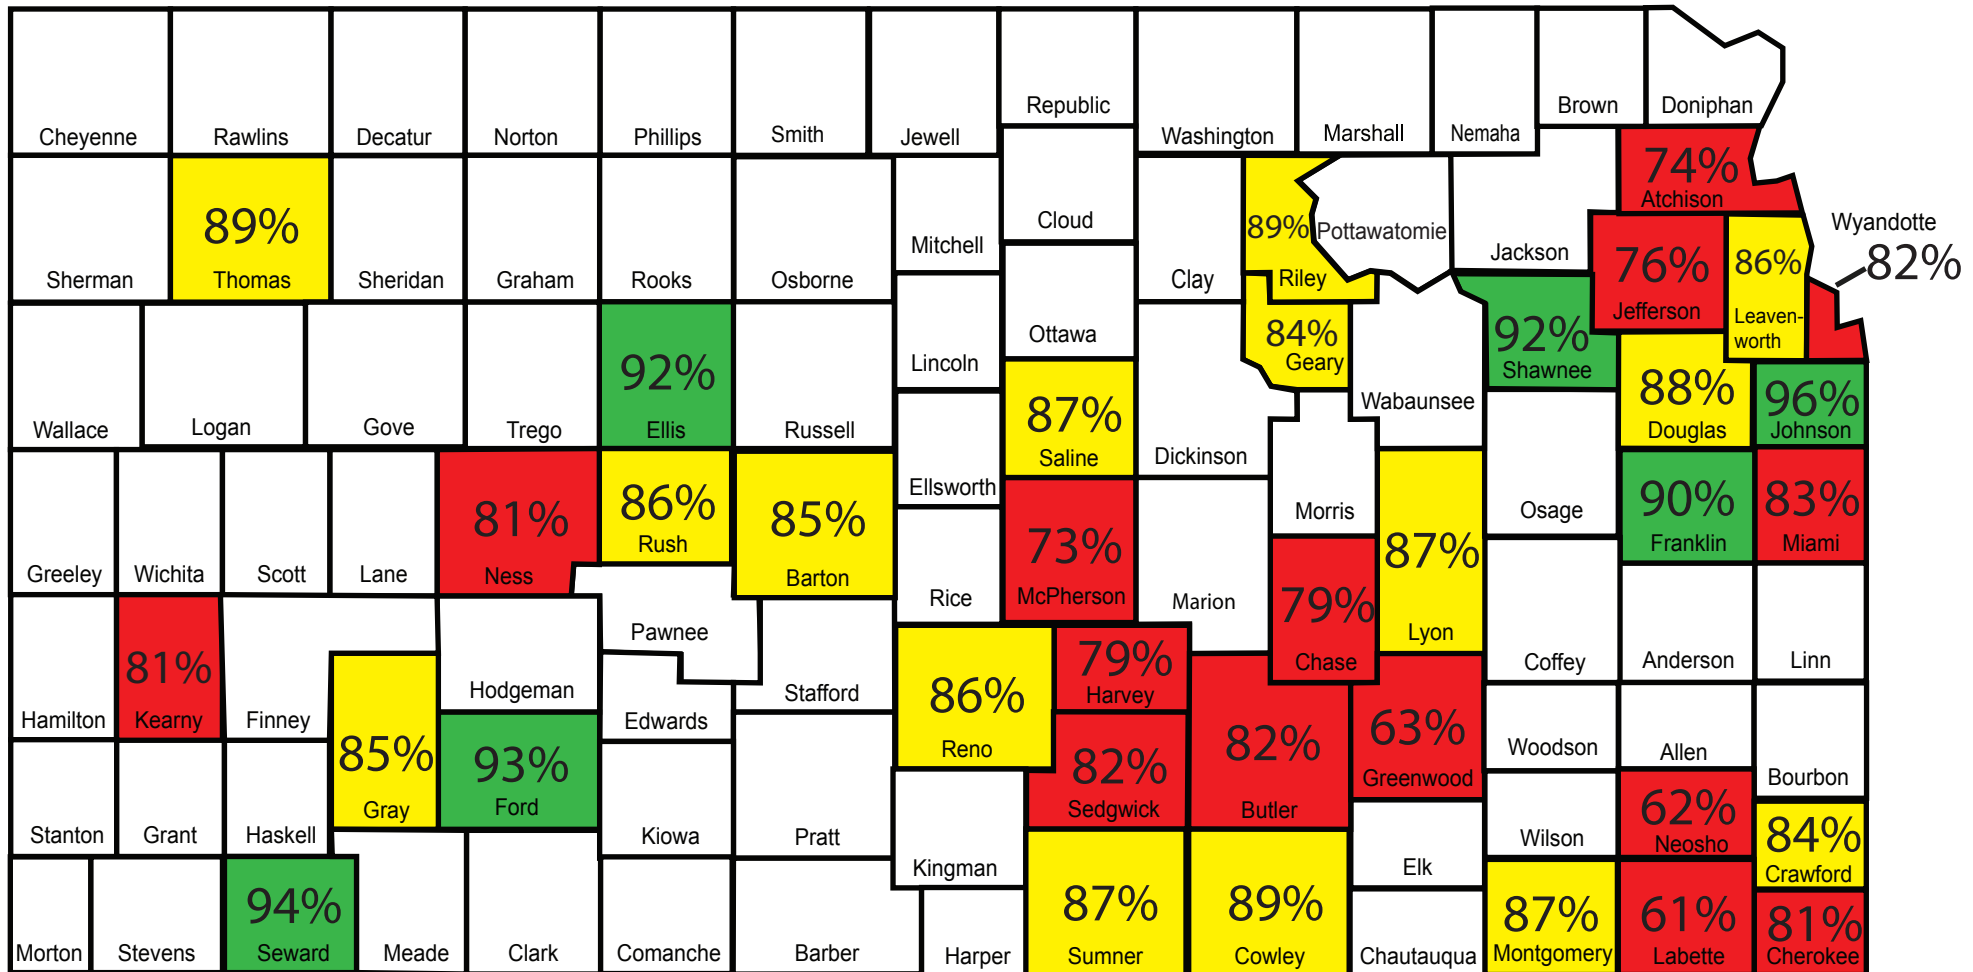

# 2016 Kansas Observed Adult Seatbelt Usage Rates

2016 Kansas Average 87%

Above Average

Near Average

Below Average